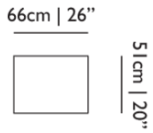

MATERIAL

100% cotton sateen

Embroidered Dodo Pavone Bed Pillows / Queen 26x20" Set of 2

Dimensions

Product

WIDTH 66cm | 26"
HEIGHT 51cm | 20.1"
DEPTH 2cm | 0.8"
WEIGHT NETTO 0.7kg | 1.54lbs

Packaging

WIDTH 40cm | 15.7"
HEIGHT 40cm | 15.7"
CUBAGE 0.1m³ | 3.39ft³
LENGTH 60cm | 23.6"
WEIGHT 5.3kg | 11.68lbs

Technical

ADDITIONAL

230 TC

MATERIAL

100% cotton sateen